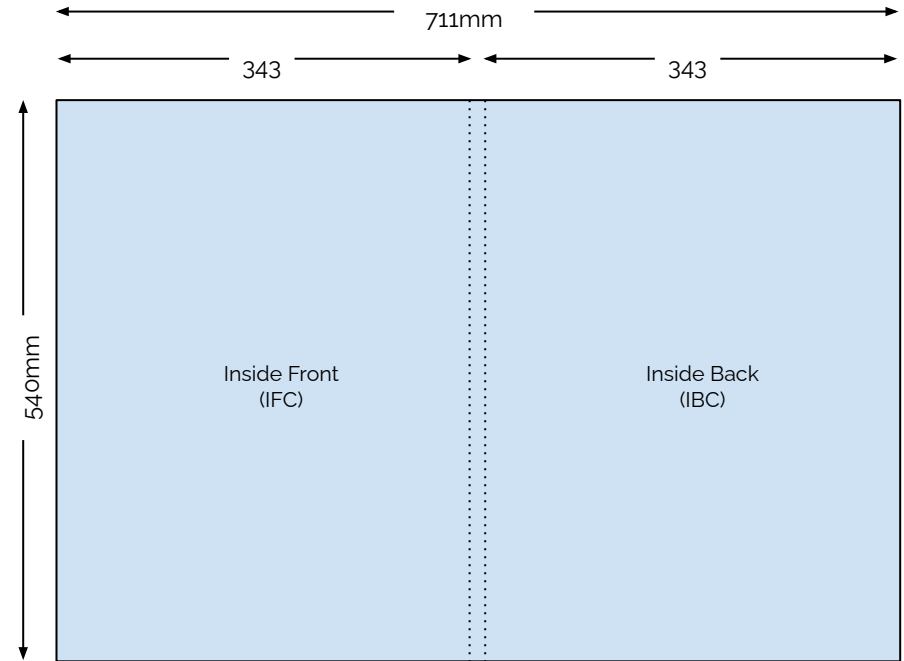

OBC/FC Copy should be supplied as:

IF the creative does **not** bleed across the spine:

Two single pages (H540 x w343)

IF the creative **does** bleed across the spine:

A DPS (H540 x W711 ... the central 25mm is the gutter)

IFC/IBC Copy should be supplied as:

IF the creative does **not** bleed across the gutter:

Two single pages (H540 x w343)

IF the creative **does** bleed across the gutter:

A DPS (H540 x W711 ... the central 25mm is the gutter)

For copy that bleeds across the gutter, please leave **6mm** either side of gutter (@355.5mm) clear of any headlines, text, faces or t&cs.

Contact: ci@news.co.uk